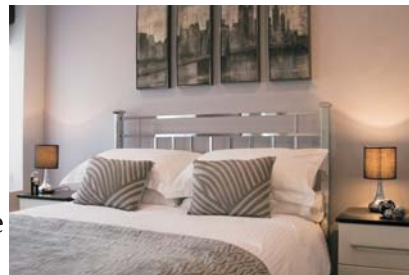

- **Two, twin bedded rooms** with 3' single beds and white bedroom furniture consisting of wardrobe, dressing table, mirror & hair dryer.
- The **master bedroom** is a good size with an en-suite bathroom and tastefully furnished in black and white décor. A "king-size" wrought iron double bed is the focal point of the room, decked with pure cotton sheets, pillows, duvet and throws.
- The **large living room** is open plan, with one French window and magnificent views over the lake. The room is enhanced with a 32" flat screen TV and DVD with cinema-style surround sound, along with a beech dining table and chairs.
- A luxurious **kitchen** in beech with dual fuel range, microwave, dishwasher, fridge and freezer.
- A **shower room** has been designed as a wet room with power shower, W.C., washbasin, heated towel rail and shaver point.
- The cottage has carpeted floor covering in the bedrooms, tiled in bathrooms and laminate floors in the hall, kitchen and lounge. There is oil-fired **under floor heating** throughout.
- Outside access is a ramped front entrance, with a decked patio overlooking the lake.
- All rooms are wheelchair accessible